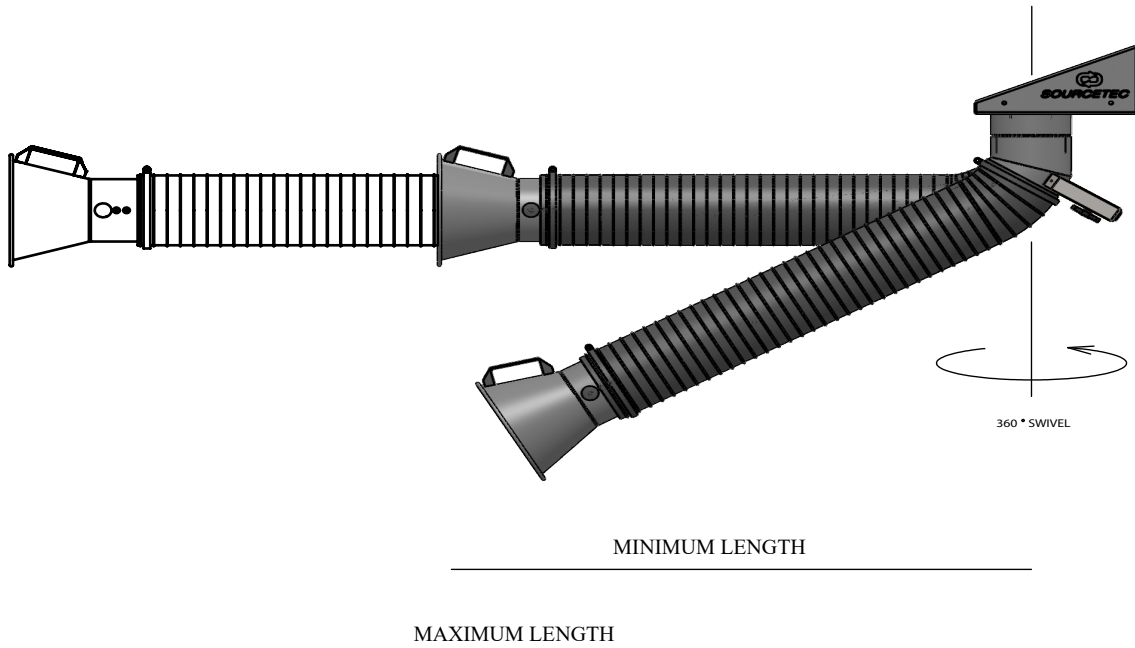

SOURCEARM SERIES "RAF" TELESCOPING RETRACTABLE ARM

MODEL #	MINIMUM LENGTH IN (MM)	MAX LENGTH IN(MM)
RAF-6	44" (1118)	77(1956)
RAF-65	42" (1067)	63(1600)

*Dimensions are for reference only

DESCRIPTION:

Sourcetek RAF belongs to our Series of telescoping retractable arms. Manufactured using our specially designed internal mechanisms and 360 degree swivel. The RAF retracts for easy storage when not in use.

APPLICATIONS:

- Source Capture
- Welding
- Pharmaceutical
- Metal Fabrication shops
- General Fume and Dust

STANDARD FEATURES:

- Mounting Bracket
- Flexible PVC Coated Hose
- Aluminum Intake Hood with adjustable damper
- Matte Black Finish