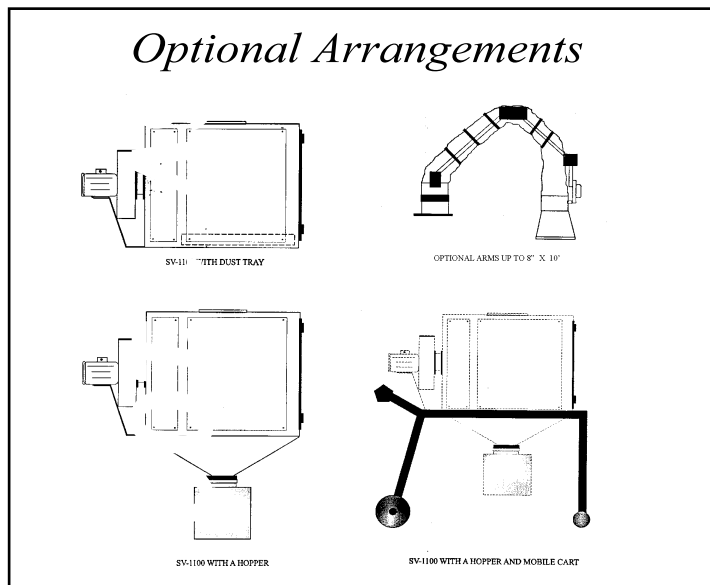

13" Wheel
3HP Motor

- ☐ al switch on hood to turn unit ON/OFF
- ☐ Light package on hood, with screen
- ☐ Explosion proof motor with special coating
- ☐ 8'0" or 10'0" external support arms
- ☐ Other voltages
- ☐ Outlet location
- ☐ Inlet location
- ☐ Blower Mounting Options