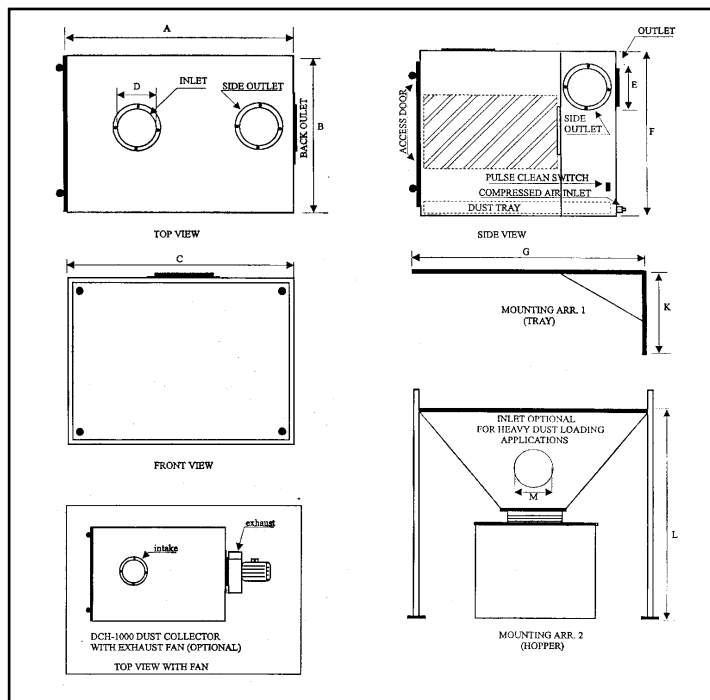

13" Wheel
3HP Motor

- ☐ al switch on hood to turn unit ON/OFF
- ☐ Light package on hood, with screen
- ☐ Explosion proof motor with special coating
- ☐ 8'0" or 10'0" external support arms
- ☐ Other voltages
- ☐ Outlet location
- ☐ Inlet location
- ☐ Blower Mounting Options