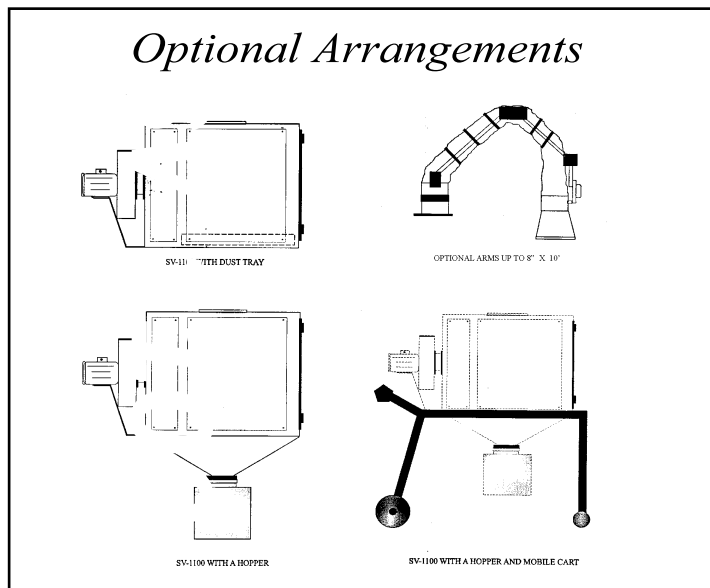

13" Wheel
3HP Motor

- ☐ al switch on hood to turn unit ON/OFF
- ☐ Light package on hood, with screen
- ☐ Explosion proof motor with special coating
- ☐ 8'0" or 10'0" external support arms
- ☐ Other voltages
- ☐ Outlet location
- ☐ Inlet location
- ☐ Blower Mounting Options