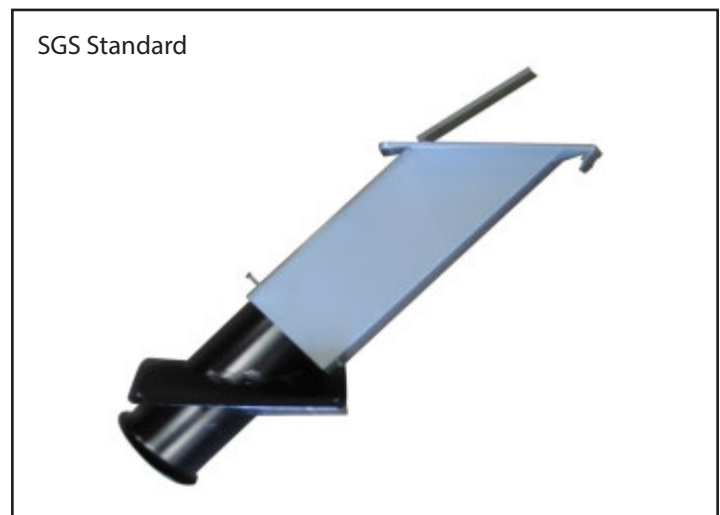

Inground Vehicle Exhaust Systems

Description

- Sourcetec manufactures the largest selection of inground exhaust systems for the automotive industry
- Recessed cavity for opening/closing the cover
- Heavy-duty adjustable curved saddle
- Mild or stainless construction
- Smooth piping with no ridges is recommended
- A safety trap is required for debris, loose dirt, etc

Inground System (Retractable)

- Removable door
- Air craft cable to ensure user safety
- Saddle to fit multi diameter ducts and smooth adjustable tube
- The whole assembly is epoxy coated and oven baked for anti-corrosion protection
- Systems are designed to completely envelope the hose and adaptor

*Sourcetec Industries can manufacture retractable inground systems to meet required specifications

Inground System (Non-Retractable)

- Heavy-duty fixture and/or stainless steel hinge
- Available in single or dual units with a choice of 3-6" diameter hose and over
- Can accommodate crushable and non-crushable Sourcetec hoses with various temperatures pertaining to the most demanding application

Crushable Hose

Sourcetec inground retractable systems can accommodate various types of flexible hoses and adaptors.

Quick Replacement Cover

Sourcetec can manufacture replacement cover plate series "CP". CP cover plates are specifically designed as replacement covers for existing inground systems. The cover is heavy duty and easily installed.