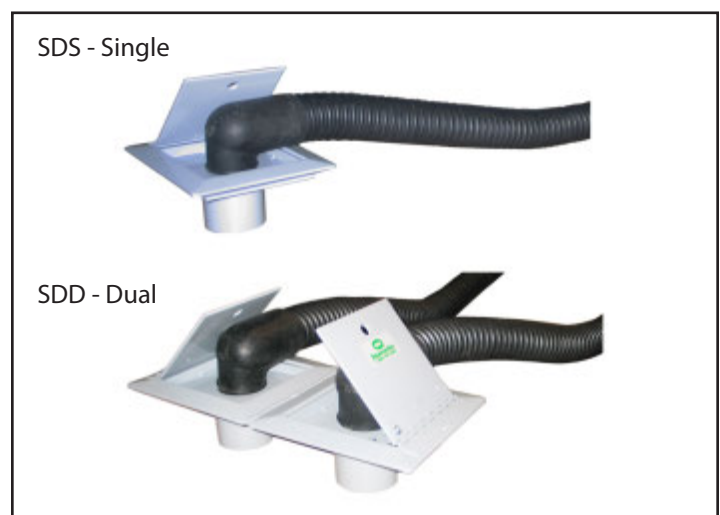

Inground System (Non-Retractable)

- Heavy-duty fixture and/or stainless steel hinge
- Available in single or dual units with a choice of 3-6" diameter hose and over
- Can accommodate crushable and non-crushable Sourcetec hoses with various temperatures pertaining to the most demanding application

*Sourcetec Industries can manufacture non-retractable inground systems to meet required specifications