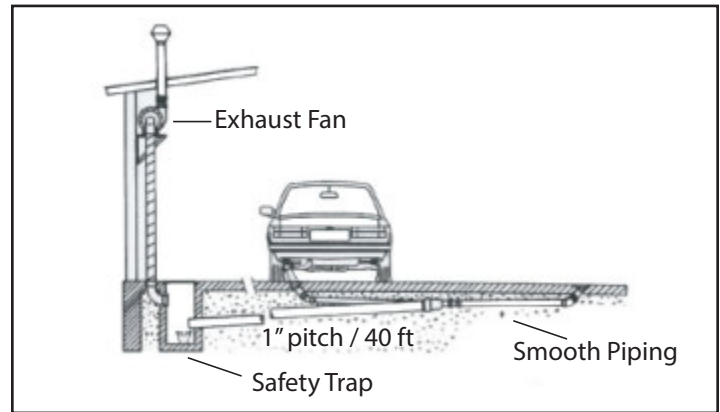

Inground Vehicle Exhaust Systems

Description

- Sourcetec manufactures the largest selection of inground exhaust systems for the automotive industry
- Recessed cavity for opening/closing the cover
- Heavy-duty adjustable curved saddle
- Mild or stainless construction
- Smooth piping with no ridges is recommended
- A safety trap is required for debris, loose dirt, etc

*Sourcetec Industries can manufacture retractable inground systems to meet required specifications

Inground System (Non-Retractable)

- Heavy-duty fixture and/or stainless steel hinge
- Available in single or dual units with a choice of 3-6" diameter hose and over
- Can accommodate crushable and non-crushable Sourcetec hoses with various temperatures pertaining to the most demanding application